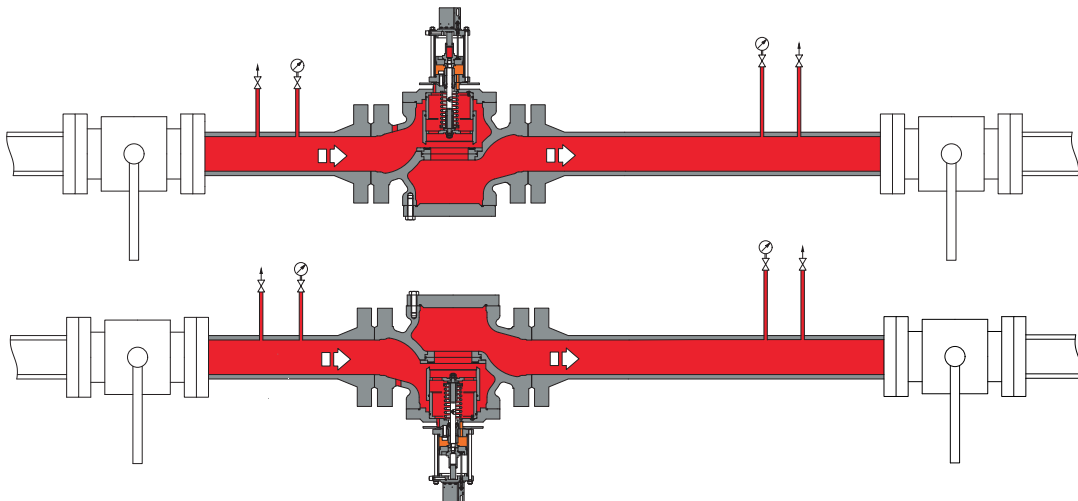

HBC 975

Slam Shut **Valve**

Recommended installations

Inlet pressure

Outlet pressure

Motorisation