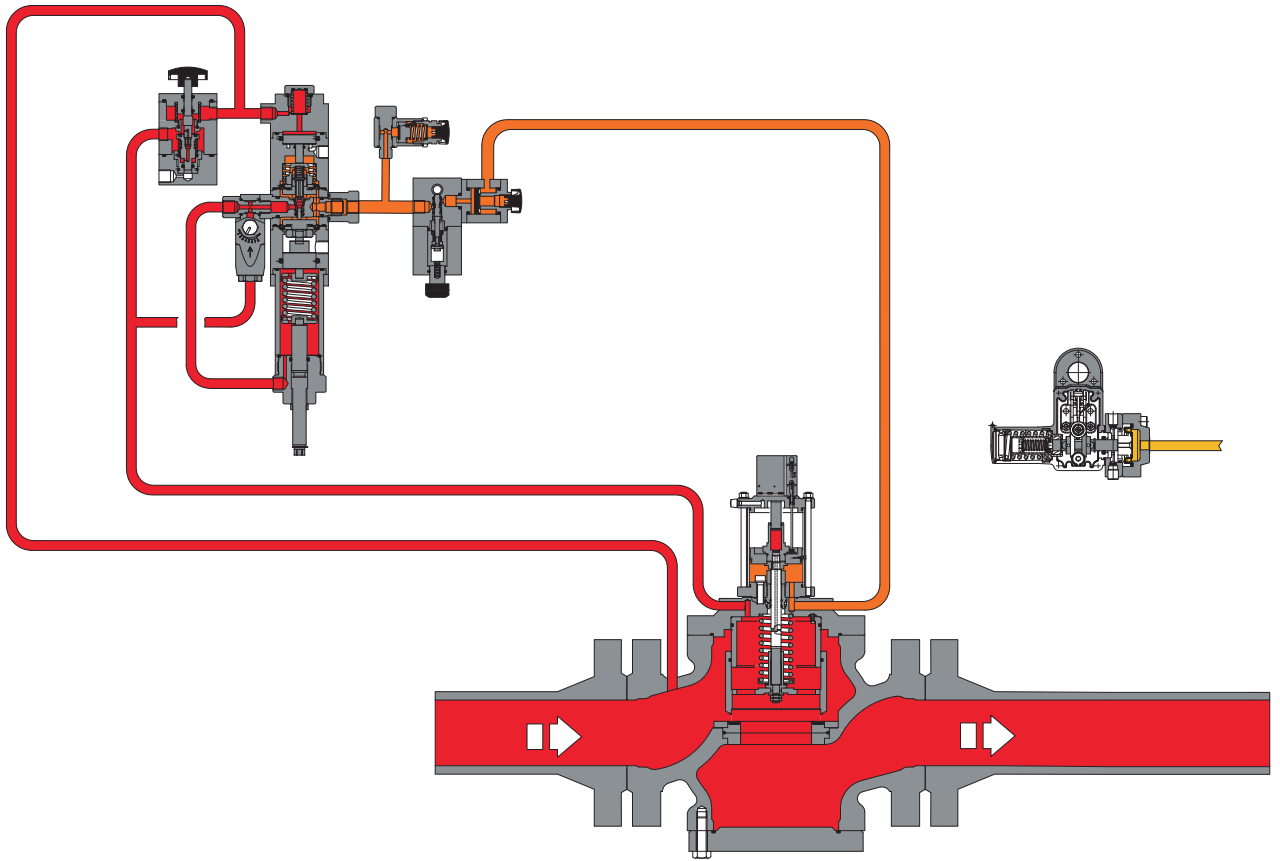

HBC 975

Slam Shut **Valve**

Recommended installations

Inlet pressure

Outlet pressure

Motorisation