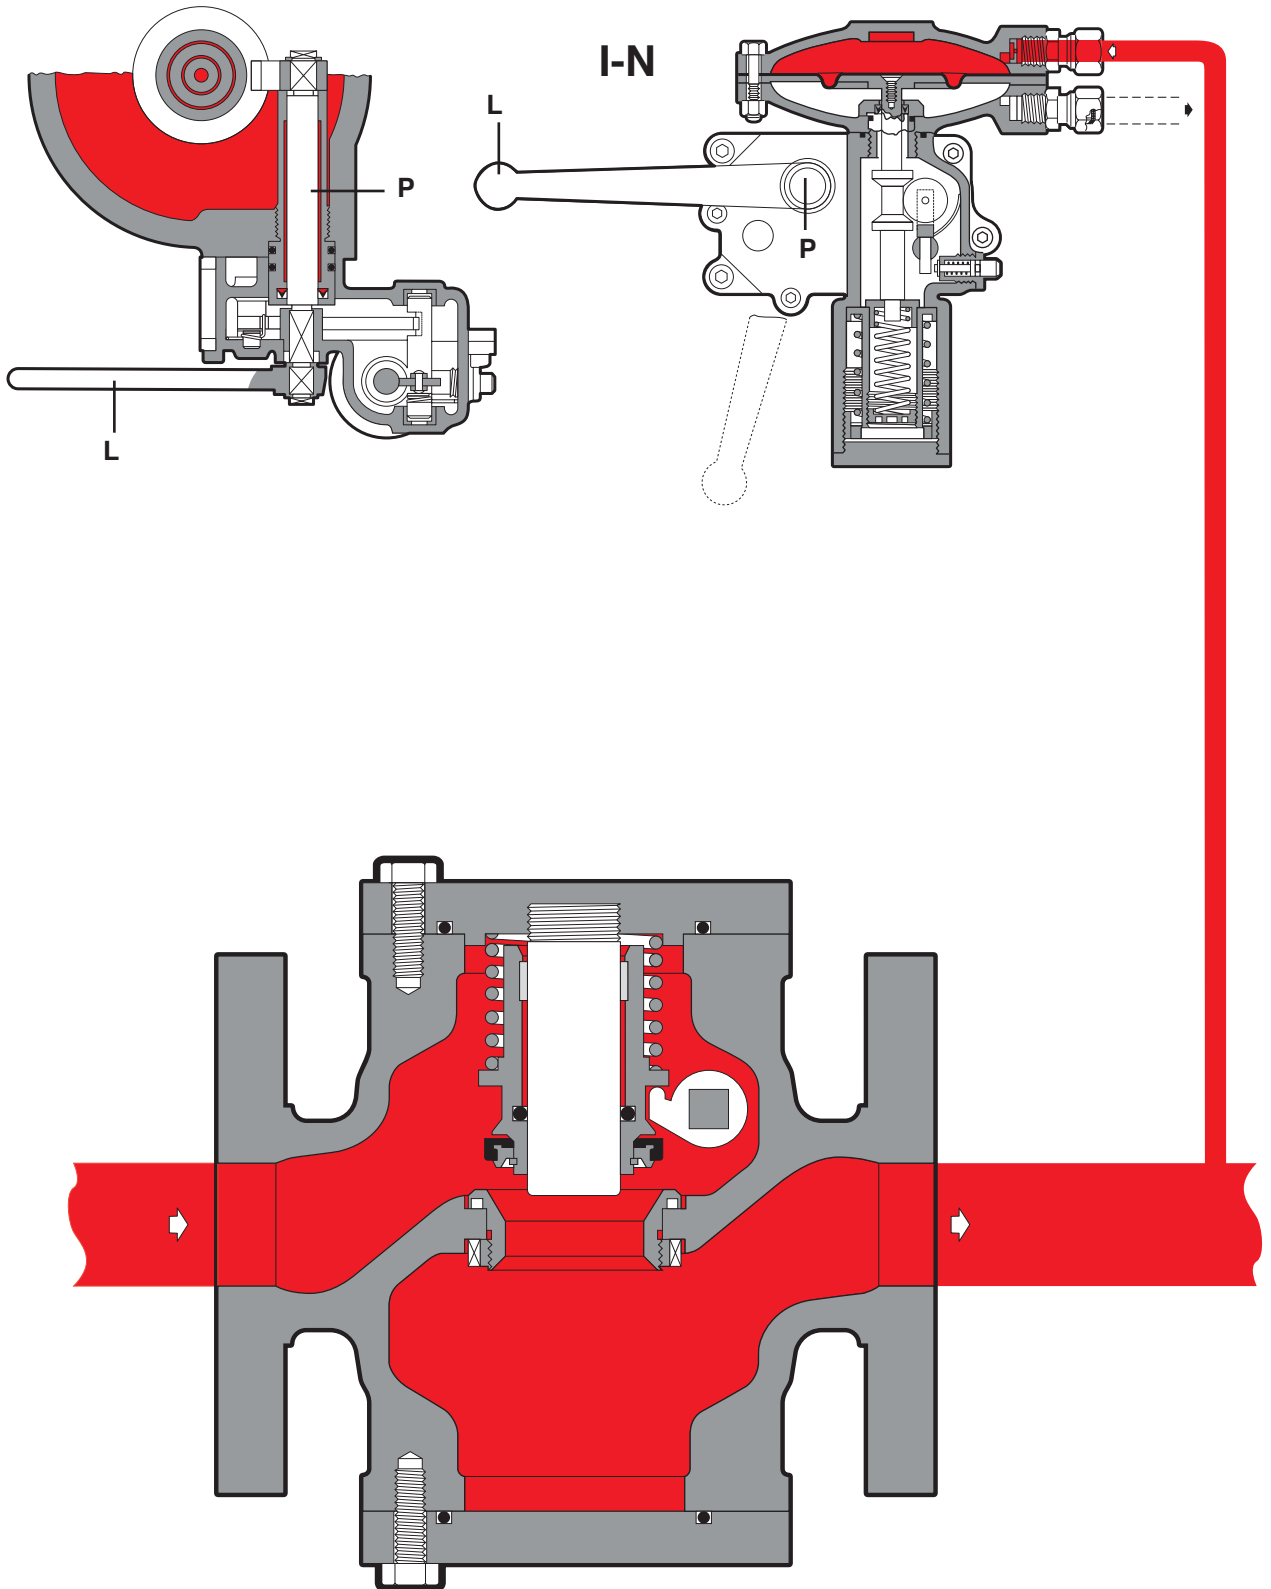

SCN

Slam-Shut Valve

Feed Pressure