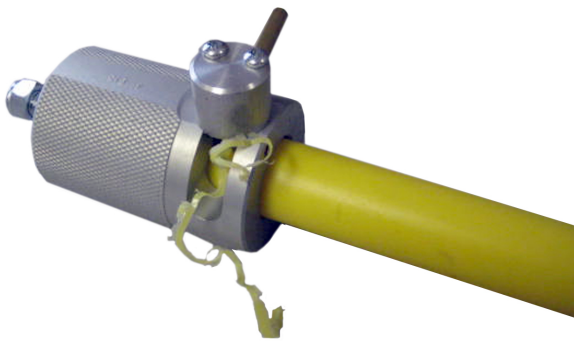

INNOGAZ Tooling and Accessories
Peelers, Scrapers

PE PIPE SPLIT PEELER / SCRAPER

SPLIT PEELERS

Size	Part Number
1-1/4" IPS	88414677
2" IPS	88414529
3" IPS	88414685
4" IPS	88414693
6" IPS	88414701
8" IPS	88280551
12" IPS	88280585

REPLACEMENT BLADES

1-1/4" & 2"	88280559
3" & 4"	88280561
6" - 8" - 12"	88280563

CARRYING CASE for PEELERS

1-1/4"-2" - 3" - 4"	88416367
6" & 8"	88416375

SINCE

1909

PE PIPE PEELER / SCRAPER

PE PIPE PEELERS

Size	Part Number
1/2" CTS	88280467
1/2" IPS	88280469
3/4" IPS	88280487
1" CTS	88280473
1"IPS	88280475
1-1/4" CTS	88280606
1-1/4" IPS	88280477
2" IPS	88280479

REPLACEMENT
BLADE FOR 1/2" - 2" 88415955

TAPPING TEE OUTLET PEELER /SCRAPER

TAP TEE OUTLET PEELERS

Size	Part Number
1/2" CTS	88280401
1/2" IPS	88280397
3/4" IPS	88280395
1" CTS	88280399
1" IPS	88280393
1-1/4" CTS	88280589
1-1/4" IPS	88280550
2" IPS	88280520
Blade Replace	88280588