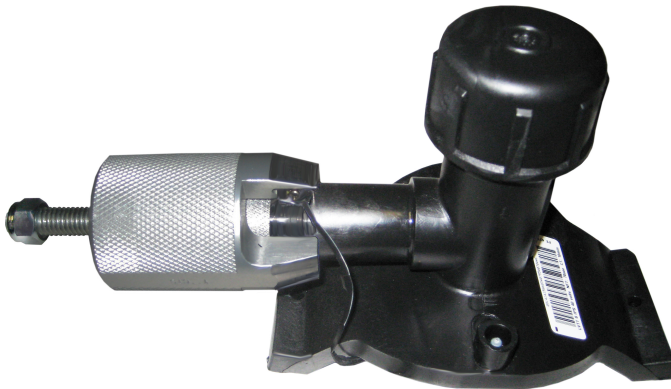

TAPPING TEE OUTLET PEELER /SCRAPER

TAP TEE OUTLET PEELERS

Size	Part Number
1/2" CTS	88280401
1/2" IPS	88280397
3/4" IPS	88280395
1" CTS	88280399
1" IPS	88280393
1-1/4" CTS	88280589
1-1/4" IPS	88280550
2" IPS	88280520
Blade Replace	88280588