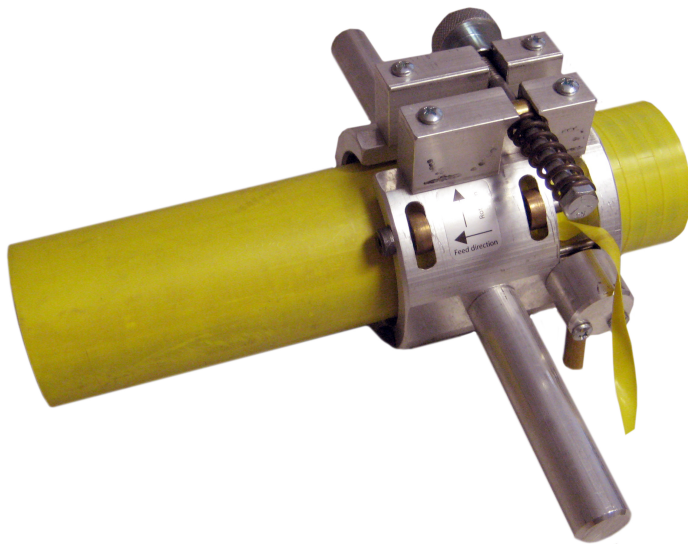

INNOGAZ Tooling and Accessories
Peelers, Scrapers

PE PIPE SPLIT PEELER / SCRAPER

SPLIT PEELERS

Size	Part Number
1-1/4" IPS	88414677
2" IPS	88414529
3" IPS	88414685
4" IPS	88414693
6" IPS	88414701
8" IPS	88280551
12" IPS	88280585

REPLACEMENT BLADES

1-1/4" & 2"	88280559
3" & 4"	88280561
6" - 8" - 12"	88280563

CARRYING CASE for PEELERS

1-1/4"-2" - 3" - 4"	88416367
6" & 8"	88416375

SINCE

1909

PE PIPE PEELER / SCRAPER

PE PIPE PEELERS

Size	Part Number
1/2" CTS	88280467
1/2" IPS	88280469
3/4" IPS	88280487
1" CTS	88280473
1"IPS	88280475
1-1/4" CTS	88280606
1-1/4" IPS	88280477
2" IPS	88280479

REPLACEMENT
BLADE FOR 1/2" - 2" 88415955

TAPPING TEE OUTLET PEELER /SCRAPER

TAP TEE OUTLET PEELERS

Size	Part Number
1/2" CTS	88280401
1/2" IPS	88280397
3/4" IPS	88280395
1" CTS	88280399
1" IPS	88280393
1-1/4" CTS	88280589
1-1/4" IPS	88280550
2" IPS	88280520
Blade Replace	88280588