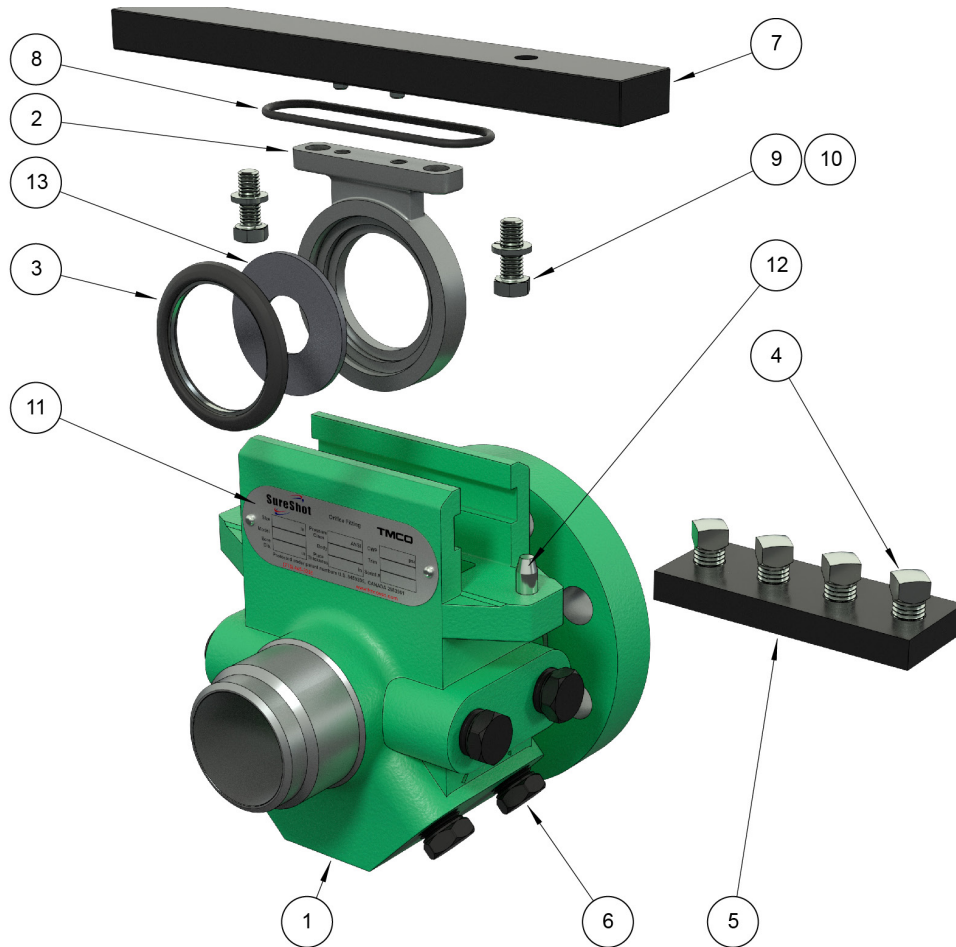

Sure Shot® Single Chamber Orifice Fitting

Exploded view & parts list

Item No.	Description	Material	Qty
1	Single Chamber Body	CAST CARBON STEEL	1
2	Orifice Plate Carrier	CAST CARBON STEEL	1
3	Orifice Plate Seal Ring - Data sheet (link)	HNBR/STAINLESS STEEL	1
4	Clamp Bar Bolts, Plated	CARBON STEEL	4 TO 6
5	Clamp Bar, Coated	CARBON STEEL	1
6	Hex Head NPT Plug	CARBON STEEL	9
7	Seal Bar w/ Dowel Pins, Coated	CARBON STEEL	1
8	Seal Bar O-Ring	HNBR	2
9	Hex Head Screws	STAINLESS STEEL	2
11	Name Tag w/Rivets	STAINLESS STEEL	1
12	Guide Pin	STAINLESS STEEL	1
13	Orifice Plate (Sold Separately)		1